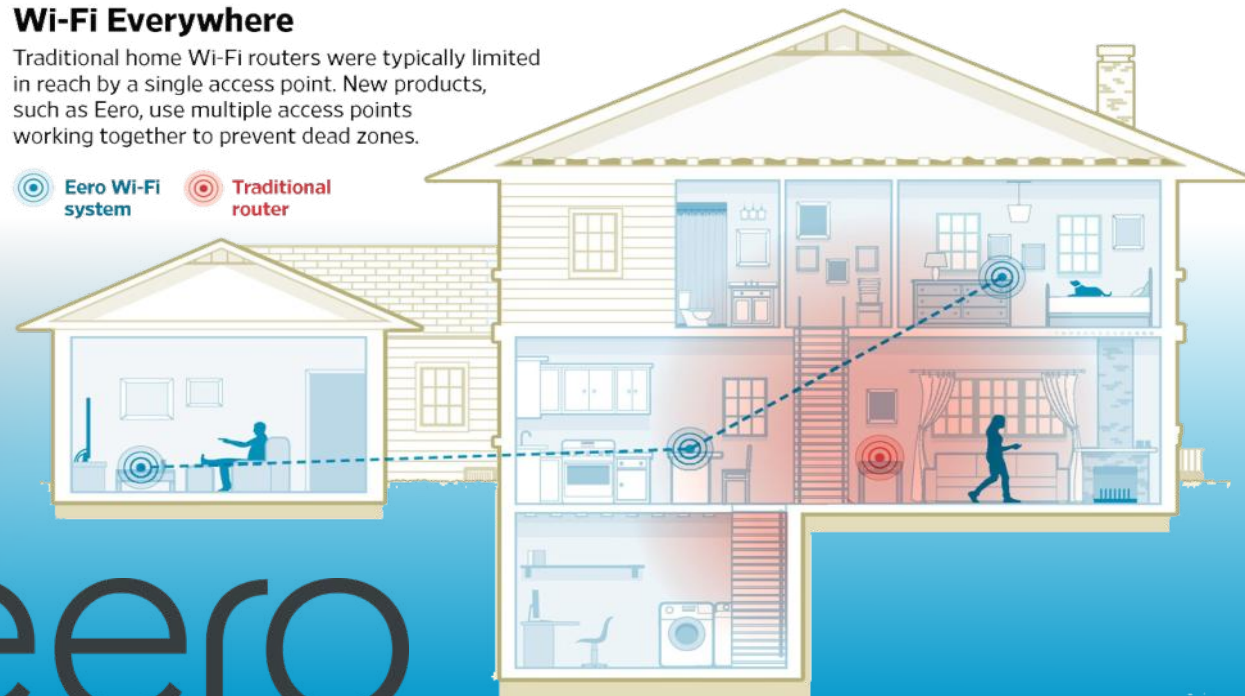

Introducing an even better way to WiFi.

Home WiFi System

~~\$399 Residential~~ **Now \$375**
~~\$99 Installation~~ **for a limited time**

1 eero + 2 eero Beacons
 2-4 bedroom home

Pro WiFi System

~~\$499 Pro~~ **Now \$475**
~~\$99 Installation~~ **for a limited time**

3 eeros
 Ethernet-wired homes or
 20+ connected devices
 3-5 bedroom home

Wi-Fi Everywhere

Traditional home Wi-Fi routers were typically limited in reach by a single access point. New products, such as Eero, use multiple access points working together to prevent dead zones.